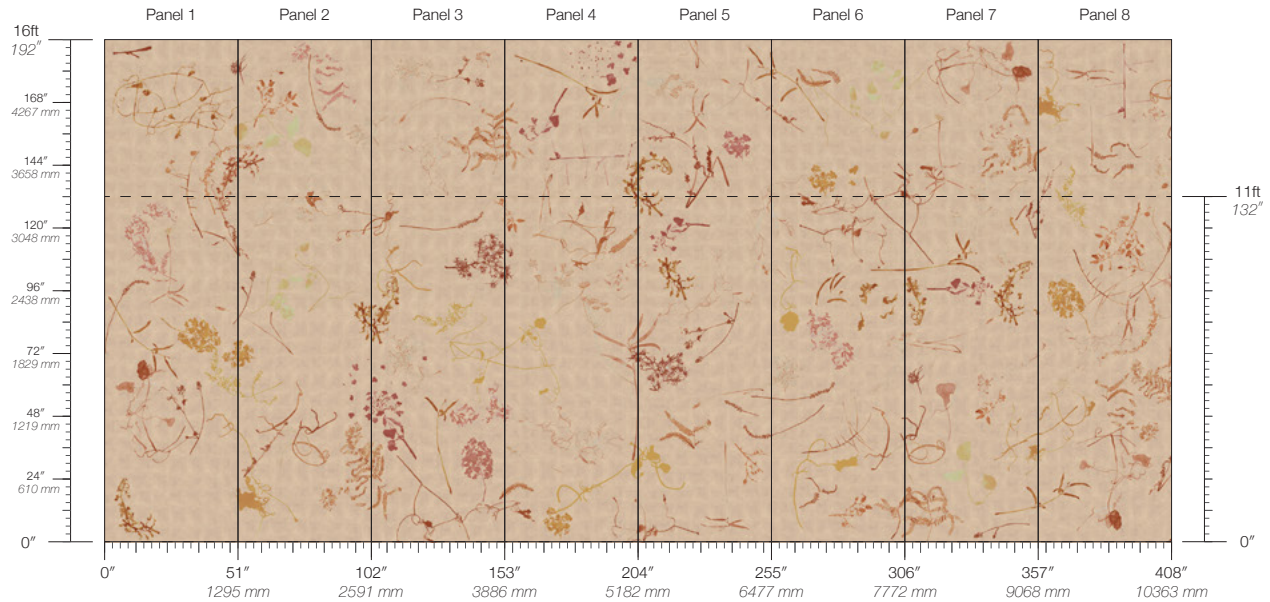

Eden Nectar

Suitable for residential and commercial projects

COLOR
Nectar

STOCK
Made to order

REPEAT
Non-repeating

CONTACT
sales@calicowallpaper.com
+1 718 243 1705
57 Lispenard Street
New York, NY 10013 USA

ITEM
3614

MINIMUM
1 panel

LEAD TIME
4 weeks to print

CONTENT
Type II Vinyl

MAINTENANCE
Water-based cleanser

ORIGIN
USA

DISCLAIMER
Panel maps represent mural artwork only. Reference the physical sample for color and texture.

PANEL WIDTH
51" / 1295 mm trimmed

FLAMMABILITY
ASTM E84 Adhered Class A

DETAILS
Custom options available

PANEL HEIGHT
132" / 3353 mm standard
192" / 4877 mm extended

ENVIRONMENTAL
Recycled Content, Phthalate Free

PRICE
Available upon request